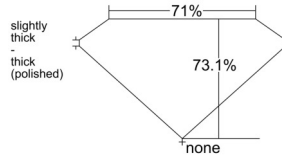

GIA®

FACSIMILE

GIA REPORT 1558209475

Verify this report at GIA.edu

GIA NATURAL DIAMOND DOSSIER®

May 08, 2026
GIA Report Number 1558209475
Shape and Cutting Style ..... Square Modified Brilliant
Measurements ..... 4.69 x 4.66 x 3.41 mm

GRADING RESULTS

Carat Weight ..... 0.63 carat
Color Grade ..... G
Clarity Grade VS1

ADDITIONAL GRADING INFORMATION

Polish ..... Excellent
Symmetry ..... Excellent
Fluorescence ..... None
Clarity Characteristics ..... Crystal, Pinpoint
Inscription(s): GIA 1558209475

PROPORTIONS

Profile not to actual proportions

GRADING SCALES

GIA COLOR SCALE		GIA CLARITY SCALE			
COLORLESS	D	VERY VERY SLIGHTLY INCLUDED	FLAWLESS		
	E		INTERNALLY FLAWLESS		
	F		VS₁		
	NEAR COLORLESS	G	VERY SLIGHTLY INCLUDED	VS₂	
		H		VS₁	
		FAINT	I	SLIGHTLY INCLUDED	VS₂
			J		SI₁
			K		SI₂
	LIGHT	L	INCLUDED	I₁	
		M		I₂	
N		I₃			
O					
P					
Q					
R					
S					
T					
U					
V					
W					
X					
Y					
Z