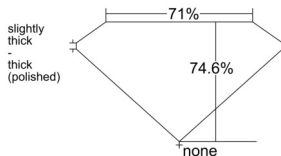

GIA®

FACSIMILE

GIA REPORT 1558209451

Verify this report at GIA.edu

GIA NATURAL DIAMOND DOSSIER®

May 08, 2026
GIA Report Number 1558209451
Shape and Cutting Style ..... Square Modified Brilliant
Measurements ..... 4.33 x 4.32 x 3.22 mm

GRADING RESULTS

Carat Weight ..... 0.50 carat
Color Grade ..... E
Clarity Grade VS1

ADDITIONAL GRADING INFORMATION

Polish ..... Excellent
Symmetry ..... Very Good
Fluorescence ..... None
Clarity Characteristics ..... Feather
Inscription(s): GIA 1558209451

PROPORTIONS

Profile not to actual proportions