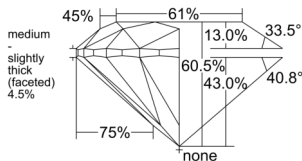

GIA®

FACSIMILE

GIA REPORT 1558205159

Verify this report at GIA.edu

GIA NATURAL DIAMOND DOSSIER®

May 09, 2026
GIA Report Number 1558205159
Shape and Cutting Style ..... Round Brilliant
Measurements ..... 5.10 - 5.12 x 3.10 mm

GRADING RESULTS

Carat Weight ..... 0.50 carat
Color Grade ..... M
Clarity Grade VS2
Cut Grade ..... Excellent

ADDITIONAL GRADING INFORMATION

Polish ..... Excellent
Symmetry ..... Excellent
Fluorescence ..... Faint
Clarity Characteristics ..... Crystal
Inscription(s): GIA 1558205159

PROPORTIONS

Profile to actual proportions

GRADING SCALES

GIA COLOR SCALE	GIA CLARITY SCALE	GIA CUT SCALE	
D	FLAWLESS	EXCELLENT	
E	INTERNALLY FLAWLESS		
F		VVS₁	VERY GOOD
G	VVS₂		
H	VS₁	GOOD	
I	VS₂		
J	SI₁	FAIR	
K	SI₂		
L	I₁	POOR	
M	I₂		
N	I₃		
O			
P			
Q			
R			
S			
T			
U			
V			
W			
X			
Y			
Z