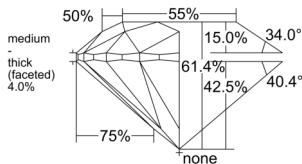

GIA®

FACSIMILE

GIA REPORT 1558198436

Verify this report at GIA.edu

GIA NATURAL DIAMOND DOSSIER®

May 07, 2026
GIA Report Number 1558198436
Shape and Cutting Style ..... Round Brilliant
Measurements ..... 5.37 - 5.43 x 3.32 mm

GRADING RESULTS

Carat Weight ..... 0.60 carat
Color Grade ..... J
Clarity Grade VS2
Cut Grade ..... Very Good

ADDITIONAL GRADING INFORMATION

Polish ..... Very Good
Symmetry ..... Very Good
Fluorescence ..... None
Clarity Characteristics ..... Cloud
Inscription(s): GIA 1558198436

PROPORTIONS

Profile to actual proportions

GRADING SCALES

GIA COLOR SCALE

COLORED	D
	E
	F
	G
	H
	I
	J
NEAR COLORLESS	K
	L
	M
FAIN	N
	O
	P
	Q
VERY LIGHT	R
	S
	T
	U
	V
	W
	X
	Y
LIGHT	Z

GIA CLARITY SCALE

FLAWLESS	VERY VERY SLIGHTLY INCLUDED	VVS₁	
			VVS₂
INTERNALLY FLAWLESS	VERY SLIGHTLY INCLUDED	VS₁	
		VS₂	
SLIGHTLY INCLUDED	SLIGHTLY INCLUDED	SI₁	
		SI₂	
INCLUDED	INCLUDED	I₁	
		I₂	
		I₃	

GIA CUT SCALE

EXCELLENT
VERY GOOD
GOOD
FAIR
POOR