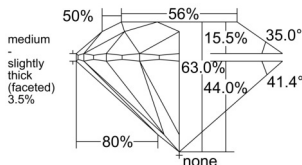

GIA®

FACSIMILE

GIA REPORT 1558197276

Verify this report at GIA.edu

GIA NATURAL DIAMOND DOSSIER®

May 07, 2026
GIA Report Number 1558197276
Shape and Cutting Style ..... Round Brilliant
Measurements ..... 5.32 - 5.37 x 3.37 mm

GRADING RESULTS

Carat Weight ..... 0.59 carat
Color Grade ..... F
Clarity Grade VS1
Cut Grade ..... Excellent

ADDITIONAL GRADING INFORMATION

Polish ..... Excellent
Symmetry ..... Excellent
Fluorescence ..... None
Clarity Characteristics..... Cloud, Needle, Pinpoint
Inscription(s): GIA 1558197276

PROPORTIONS

GRADING SCALES

GIA COLOR SCALE

COLORLESS	D
	E
	F
	G
	H
	I
	J
NEAR COLORLESS	K
	L
FAIN	M
	N
	O
	P
VERY LIGHT	Q
	R
	S
	T
	U
	V
	W
	X
	Y
LIGHT	Z

GIA CLARITY SCALE

FLAWLESS	INTERNAL FLAWLESS	VERY VERY SLIGHTLY INCLUDED	VERY SLIGHTLY INCLUDED	SLIGHTLY INCLUDED	INCLUDED	FLAWLESS
						EXCELLENT
VVS₁	VVS₂	VS₁	VS₂	SI₁	SI₂	VERY GOOD
						GOOD
I₁	I₂	I₃				FAIR
						POOR

GIA CUT SCALE

EXCELLENT
VERY GOOD
GOOD
FAIR
POOR