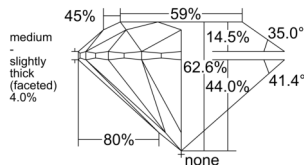

GIA®

FACSIMILE

GIA REPORT 1558192829

Verify this report at GIA.edu

GIA NATURAL DIAMOND DOSSIER®

May 06, 2026
GIA Report Number 1558192829
Shape and Cutting Style ..... Round Brilliant
Measurements ..... 4.70 - 4.73 x 2.95 mm

GRADING RESULTS

Carat Weight ..... 0.40 carat
Color Grade ..... H
Clarity Grade VS1
Cut Grade ..... Excellent

ADDITIONAL GRADING INFORMATION

Polish ..... Excellent
Symmetry ..... Excellent
Fluorescence ..... Strong Blue
Clarity Characteristics ..... Crystal, Pinpoint
Inscription(s): GIA 1558192829

PROPORTIONS

Profile to actual proportions

GRADING SCALES

GIA COLOR SCALE	GIA CLARITY SCALE	GIA CUT SCALE	
D	FLAWLESS	EXCELLENT	
E	INTERNALLY FLAWLESS		
F		VVS₁	VERY GOOD
G	VVS₂		
H	VS₁	GOOD	
I	VS₂		
J	SI₁	FAIR	
K	SI₂		
L	I₁	POOR	
M	I₂		
N	I₃		
O			
P			
Q			
R			
S			
T			
U			
V			
W			
X			
Y			
Z