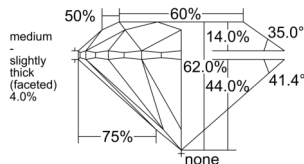

GIA®

FACSIMILE

GIA REPORT 1558189425

Verify this report at GIA.edu

GIA NATURAL DIAMOND DOSSIER®

May 08, 2026
GIA Report Number 1558189425
Shape and Cutting Style ..... Round Brilliant
Measurements ..... 5.68 - 5.71 x 3.53 mm

GRADING RESULTS

Carat Weight ..... 0.71 carat
Color Grade ..... K
Clarity Grade S11
Cut Grade ..... Excellent

ADDITIONAL GRADING INFORMATION

Polish ..... Excellent
Symmetry ..... Excellent
Fluorescence ..... Faint
Clarity Characteristics..... Cloud, Crystal, Feather
Inscription(s): GIA 1558189425

PROPORTIONS

Profile to actual proportions