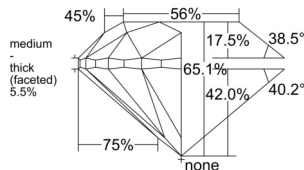

GIA®

FACSIMILE

GIA REPORT 1558187356

Verify this report at GIA.edu

GIA NATURAL DIAMOND DOSSIER®

May 09, 2026
GIA Report Number 1558187356
Shape and Cutting Style ..... Round Brilliant
Measurements ..... 4.90 - 4.94 x 3.20 mm

GRADING RESULTS

Carat Weight ..... 0.50 carat
Color Grade ..... G
Clarity Grade VS1
Cut Grade ..... Good

ADDITIONAL GRADING INFORMATION

Polish ..... Excellent
Symmetry ..... Very Good
Fluorescence ..... None
Clarity Characteristics.. Indented Natural, Cloud, Pinpoint, Needle
Inscription(s): GIA 1558187356

PROPORTIONS

Profile to actual proportions

GRADING SCALES

GIA COLOR SCALE	GIA CLARITY SCALE	GIA CUT SCALE	
COLOURLESS	FLAWLESS	EXCELLENT	
D	INTERNALLY FLAWLESS		
E	VERY VERY SLIGHTLY INCLUDED	VERY GOOD	
F			VVS₁
G	VVS₂	GOOD	
H	VS₁		
I	VS₂	FAIR	
J	SI₁		
K	SI₂	POOR	
L	I₁		
M	I₂		
N	I₃		
O			
P			
Q			
R			
S			
T			
U			
V			
W			
X			
Y			
Z