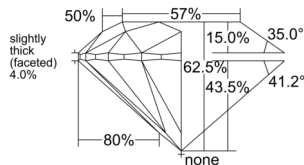

GIA®

FACSIMILE

GIA REPORT 1558179141

Verify this report at GIA.edu

GIA NATURAL DIAMOND DOSSIER®

May 05, 2026
GIA Report Number 1558179141
Shape and Cutting Style ..... Round Brilliant
Measurements ..... 5.72 - 5.76 x 3.59 mm

GRADING RESULTS

Carat Weight ..... 0.73 carat
Color Grade ..... D
Clarity Grade S11
Cut Grade ..... Excellent

ADDITIONAL GRADING INFORMATION

Polish ..... Excellent
Symmetry ..... Excellent
Fluorescence ..... None
Clarity Characteristics ..... Crystal
Inscription(s): GIA 1558179141

PROPORTIONS

Profile to actual proportions