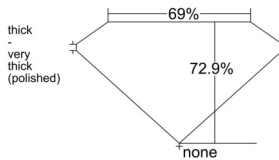

GIA®

FACSIMILE

GIA REPORT 1558178355

Verify this report at GIA.edu

GIA NATURAL DIAMOND DOSSIER®

May 05, 2026
GIA Report Number 1558178355
Shape and Cutting Style ..... Square Modified Brilliant
Measurements ..... 4.82 x 4.77 x 3.48 mm

GRADING RESULTS

Carat Weight ..... 0.70 carat
Color Grade ..... E
Clarity Grade VVS1

ADDITIONAL GRADING INFORMATION

Polish ..... Excellent
Symmetry ..... Very Good
Fluorescence ..... Faint
Clarity Characteristics ..... Pinpoint
Inscription(s): GIA 1558178355

PROPORTIONS

Profile not to actual proportions

GRADING SCALES

GIA COLOR SCALE		GIA CLARITY SCALE	
COLORLESS	D	VERY VERY SLIGHTLY INCLUDED	FLAWLESS
	E		INTERNALLY FLAWLESS
	F		VVS₁
	G		VVS₂
	H		VS₁
	I		VS₂
	J		SI₁
	K		SI₂
	L		I₁
	M		I₂
NEAR COLORLESS	N	SLIGHTLY INCLUDED	I₃
	O		
	P		
	Q		
FAINT	R		
	S		
	T		
	U		
VERT LIGHT	V		
	W		
	X		
	Y		
LIGHT	Z