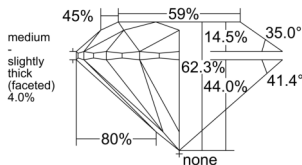

GIA®

FACSIMILE

GIA REPORT 1558172824

Verify this report at GIA.edu

GIA NATURAL DIAMOND DOSSIER®

May 05, 2026
GIA Report Number 1558172824
Shape and Cutting Style ..... Round Brilliant
Measurements ..... 5.05 - 5.07 x 3.15 mm

GRADING RESULTS

Carat Weight ..... 0.50 carat
Color Grade ..... G
Clarity Grade VS1
Cut Grade ..... Excellent

ADDITIONAL GRADING INFORMATION

Polish ..... Excellent
Symmetry ..... Very Good
Fluorescence ..... None
Clarity Characteristics..Cloud, Crystal, Pinpoint, Indented Natural
Inscription(s): GIA 1558172824

PROPORTIONS

Profile to actual proportions

GRADING SCALES

GIA COLOR SCALE	GIA CLARITY SCALE	GIA CUT SCALE	
D	FLAWLESS	EXCELLENT	
E	INTERNALLY FLAWLESS		
F		VVS₁	VERY GOOD
G	VVS₂		
H	VS₁	GOOD	
I	VS₂		
J	SI₁	FAIR	
K	SI₂		
L	I₁	POOR	
M	I₂		
N	I₃		
O			
P			
Q			
R			
S			
T			
U			
V			
W			
X			
Y			
Z