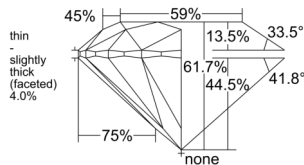

GIA®

FACSIMILE

GIA REPORT 1558169916

Verify this report at GIA.edu

GIA NATURAL DIAMOND DOSSIER®

May 06, 2026
GIA Report Number 1558169916
Shape and Cutting Style ..... Round Brilliant
Measurements ..... 4.72 - 4.75 x 2.93 mm

GRADING RESULTS

Carat Weight ..... 0.40 carat
Color Grade ..... E
Clarity Grade VS1
Cut Grade ..... Excellent

ADDITIONAL GRADING INFORMATION

Polish ..... Excellent
Symmetry ..... Excellent
Fluorescence ..... Faint
Clarity Characteristics..... Indented Natural, Needle, Pinpoint
Inscription(s): GIA 1558169916

PROPORTIONS

Profile to actual proportions