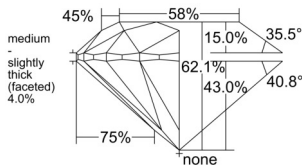

GIA®

FACSIMILE

GIA REPORT 1558169898

Verify this report at GIA.edu

GIA NATURAL DIAMOND DOSSIER®

May 06, 2026
GIA Report Number 1558169898
Shape and Cutting Style ..... Round Brilliant
Measurements ..... 5.04 - 5.06 x 3.14 mm

GRADING RESULTS

Carat Weight ..... 0.50 carat
Color Grade ..... D
Clarity Grade S11
Cut Grade ..... Excellent

ADDITIONAL GRADING INFORMATION

Polish ..... Excellent
Symmetry ..... Excellent
Fluorescence ..... None
Clarity Characteristics ..... Crystal, Cloud
Inscription(s): GIA 1558169898

PROPORTIONS

Profile to actual proportions