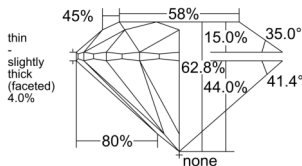

GIA®

FACSIMILE

GIA REPORT 1558167945

Verify this report at gia.edu

GIA NATURAL DIAMOND DOSSIER®

May 02, 2026
GIA Report Number 1558167945
Shape and Cutting Style ..... Round Brilliant
Measurements ..... 5.04 - 5.07 x 3.17 mm

GRADING RESULTS

Carat Weight ..... 0.50 carat
Color Grade ..... G
Clarity Grade VVS2
Cut Grade ..... Excellent

ADDITIONAL GRADING INFORMATION

Polish ..... Excellent
Symmetry ..... Excellent
Fluorescence ..... None
Clarity Characteristics..... Indented Natural, Pinpoint
Inscription(s): GIA 1558167945

PROPORTIONS

GRADING SCALES

GIA COLOR SCALE	GIA CLARITY SCALE	GIA CUT SCALE	
D	FLAWLESS	EXCELLENT	
E	INTERNALLY FLAWLESS		
F		VVS₁	VERY GOOD
G	VVS₂		
H	VS₁	GOOD	
I	VS₂		
J	SI₁	FAIR	
K	SI₂		
L	I₁	POOR	
M	I₂		
N	I₃		
O			
P			
Q			
R			
S			
T			
U			
V			
W			
X			
Y			
Z