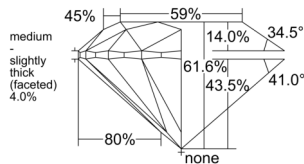

GIA®

FACSIMILE

GIA REPORT 1558164363

Verify this report at GIA.edu

GIA NATURAL DIAMOND DOSSIER®

May 05, 2026
GIA Report Number 1558164363
Shape and Cutting Style ..... Round Brilliant
Measurements ..... 5.40 - 5.43 x 3.34 mm

GRADING RESULTS

Carat Weight ..... 0.60 carat
Color Grade ..... G
Clarity Grade VVS1
Cut Grade ..... Excellent

ADDITIONAL GRADING INFORMATION

Polish ..... Excellent
Symmetry ..... Excellent
Fluorescence ..... None
Clarity Characteristics ..... Pinpoint
Inscription(s): GIA 1558164363

PROPORTIONS

Profile to actual proportions

GRADING SCALES

GIA COLOR SCALE

COLORLESS	D
	E
	F
	G
	H
	I
NEAR COLORLESS	J
	K
	L
FAIN	M
	N
	O
	P
	Q
VERY LIGHT	R
	S
	T
	U
	V
	W
	X
	Y
LIGHT	Z

GIA CLARITY SCALE

FLAWLESS	INTERNAL FLAWLESS	
		FLAWLESS
VERY VERY SLIGHTLY INCLUDED	VVS₁	
	VVS₂	
VERY SLIGHTLY INCLUDED	VS₁	
	VS₂	
SLIGHTLY INCLUDED	SI₁	
	SI₂	
INCLUDED	I₁	
	I₂	
	I₃	

GIA CUT SCALE

EXCELLENT
VERY GOOD
GOOD
FAIR
POOR