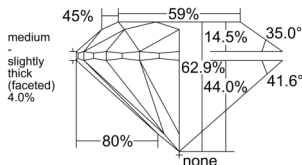

GIA®

FACSIMILE

GIA REPORT 1558162062

Verify this report at GIA.edu

GIA NATURAL DIAMOND DOSSIER®

May 01, 2026
GIA Report Number 1558162062
Shape and Cutting Style ..... Round Brilliant
Measurements ..... 4.67 - 4.69 x 2.94 mm

GRADING RESULTS

Carat Weight ..... 0.40 carat
Color Grade ..... D
Clarity Grade VS1
Cut Grade ..... Excellent

ADDITIONAL GRADING INFORMATION

Polish ..... Excellent
Symmetry ..... Excellent
Fluorescence ..... Medium Blue
Clarity Characteristics ..... Crystal
Inscription(s): GIA 1558162062

PROPORTIONS

Profile to actual proportions