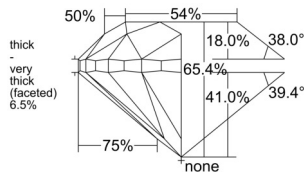

GIA®

FACSIMILE

GIA REPORT 1558161437

Verify this report at GIA.edu

GIA NATURAL DIAMOND DOSSIER®

May 04, 2026
GIA Report Number 1558161437
Shape and Cutting Style ..... Round Brilliant
Measurements ..... 4.53 - 4.54 x 2.97 mm

GRADING RESULTS

Carat Weight ..... 0.40 carat
Color Grade ..... H
Clarity Grade VS2
Cut Grade ..... Good

ADDITIONAL GRADING INFORMATION

Polish ..... Excellent
Symmetry ..... Good
Fluorescence ..... Faint
Clarity Characteristics ..... Crystal, Cloud
Inscription(s): GIA 1558161437

PROPORTIONS

Profile to actual proportions