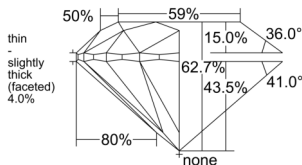

GIA®

FACSIMILE

GIA REPORT 1558157316

Verify this report at GIA.edu

GIA NATURAL DIAMOND DOSSIER®

May 04, 2026
GIA Report Number 1558157316
Shape and Cutting Style ..... Round Brilliant
Measurements ..... 6.09 - 6.13 x 3.83 mm

GRADING RESULTS

Carat Weight ..... 0.90 carat
Color Grade ..... J
Clarity Grade VS1
Cut Grade ..... Excellent

ADDITIONAL GRADING INFORMATION

Polish ..... Excellent
Symmetry ..... Excellent
Fluorescence ..... None
Clarity Characteristics..... Indented Natural, Cloud, Pinpoint
Inscription(s): GIA 1558157316

PROPORTIONS

Profile to actual proportions