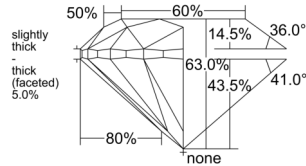

GIA®

FACSIMILE

GIA REPORT 1558152665

Verify this report at GIA.edu

GIA NATURAL DIAMOND DOSSIER®

May 04, 2026
GIA Report Number 1558152665
Shape and Cutting Style ..... Round Brilliant
Measurements ..... 4.63 - 4.65 x 2.92 mm

GRADING RESULTS

Carat Weight ..... 0.40 carat
Color Grade ..... H
Clarity Grade VS1
Cut Grade ..... Very Good

ADDITIONAL GRADING INFORMATION

Polish ..... Excellent
Symmetry ..... Excellent
Fluorescence ..... None
Clarity Characteristics..... Cloud, Pinpoint, Indented Natural
Inscription(s): GIA 1558152665

PROPORTIONS

Profile to actual proportions