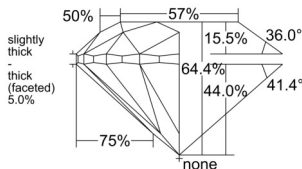

GIA®

FACSIMILE

GIA REPORT 1558151988

Verify this report at GIA.edu

GIA NATURAL DIAMOND DOSSIER®

May 02, 2026
GIA Report Number 1558151988
Shape and Cutting Style ..... Round Brilliant
Measurements ..... 4.94 - 4.98 x 3.20 mm

GRADING RESULTS

Carat Weight ..... 0.50 carat
Color Grade ..... H
Clarity Grade VS1
Cut Grade ..... Very Good

ADDITIONAL GRADING INFORMATION

Polish ..... Excellent
Symmetry ..... Very Good
Fluorescence ..... Medium Blue
Clarity Characteristics..... Crystal, Cloud, Pinpoint
Inscription(s): GIA 1558151988

PROPORTIONS

Profile to actual proportions