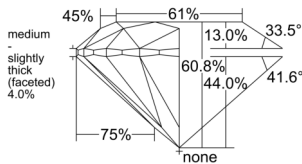

GIA®

FACSIMILE

GIA REPORT 1558148605

Verify this report at GIA.edu

GIA NATURAL DIAMOND DOSSIER®

April 29, 2026
GIA Report Number 1558148605
Shape and Cutting Style ..... Round Brilliant
Measurements ..... 4.77 - 4.81 x 2.92 mm

GRADING RESULTS

Carat Weight ..... 0.41 carat
Color Grade ..... E
Clarity Grade VS1
Cut Grade ..... Excellent

ADDITIONAL GRADING INFORMATION

Polish ..... Excellent
Symmetry ..... Excellent
Fluorescence ..... Medium Blue
Clarity Characteristics..... Crystal, Knot, Needle, Pinpoint
Inscription(s): GIA 1558148605

PROPORTIONS

Profile to actual proportions