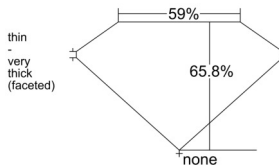

GIA®

FACSIMILE

GIA REPORT 1558144854

Verify this report at GIA.edu

GIA NATURAL DIAMOND DOSSIER®

May 02, 2026
GIA Report Number 1558144854
Shape and Cutting Style ..... Marquise Brilliant
Measurements ..... 7.95 x 4.33 x 2.85 mm

GRADING RESULTS

Carat Weight ..... 0.60 carat
Color Grade ..... G
Clarity Grade VS2

ADDITIONAL GRADING INFORMATION

Polish ..... Excellent
Symmetry ..... Very Good
Fluorescence ..... Faint
Clarity Characteristics..... Crystal, Cloud, Indented Natural
Inscription(s): GIA 1558144854

PROPORTIONS

Profile not to actual proportions

GRADING SCALES

GIA COLOR SCALE		GIA CLARITY SCALE			
COLORLESS	D	VERY VERY SLIGHTLY INCLUDED	FLAWLESS		
	E		INTERNALLY FLAWLESS		
	F	VERY SLIGHTLY INCLUDED	VVS₁		
	G		VVS₂		
	H		VS₁		
	NEAR COLORLESS	I	SLIGHTLY INCLUDED	VS₂	
		J		SI₁	
		FAINT	K	INCLUDED	SI₂
			L		I₁
			M		I₂
VERT LIGHT	N	INCLUDED	I₃		
	O				
	P				
	Q				
	R				
LIGHT	S				
	T				
	U				
	V				
	W				
X					
Y					
Z