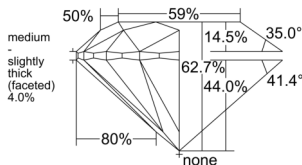

GIA®

FACSIMILE

GIA REPORT 1558143739

Verify this report at GIA.edu

GIA NATURAL DIAMOND DOSSIER®

April 30, 2026
GIA Report Number 1558143739
Shape and Cutting Style ..... Round Brilliant
Measurements ..... 5.37 - 5.39 x 3.37 mm

GRADING RESULTS

Carat Weight ..... 0.60 carat
Color Grade ..... M
Clarity Grade VS2
Cut Grade ..... Excellent

ADDITIONAL GRADING INFORMATION

Polish ..... Excellent
Symmetry ..... Excellent
Fluorescence ..... None
Clarity Characteristics..... Crystal, Cloud, Feather
Inscription(s): GIA 1558143739

PROPORTIONS

Profile to actual proportions

GRADING SCALES

GIA COLOR SCALE	GIA CLARITY SCALE	GIA CUT SCALE	
D	FLAWLESS	EXCELLENT	
E	INTERNALLY FLAWLESS		
F		VVS₁	VERY GOOD
G	VVS₂		
H	VS₁	GOOD	
I	VS₂		
J	SI₁	FAIR	
K	SI₂		
L	I₁	POOR	
M	I₂		
N	I₃		
O			
P			
Q			
R			
S			
T			
U			
V			
W			
X			
Y			
Z