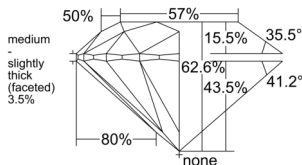

GIA®

FACSIMILE

GIA REPORT 1558143156

Verify this report at GIA.edu

GIA NATURAL DIAMOND DOSSIER®

April 30, 2026
GIA Report Number 1558143156
Shape and Cutting Style ..... Round Brilliant
Measurements ..... 5.73 - 5.76 x 3.60 mm

GRADING RESULTS

Carat Weight ..... 0.73 carat
Color Grade ..... F
Clarity Grade VS1
Cut Grade ..... Excellent

ADDITIONAL GRADING INFORMATION

Polish ..... Excellent
Symmetry ..... Excellent
Fluorescence ..... None
Clarity Characteristics ..... Feather, Cloud
Inscription(s): GIA 1558143156

PROPORTIONS

GRADING SCALES

GIA COLOR SCALE	GIA CLARITY SCALE	GIA CUT SCALE	
D	FLAWLESS	EXCELLENT	
E	INTERNALLY FLAWLESS		
F		VVS₁	VERY GOOD
G	VVS₂		
H	VS₁	GOOD	
I	VS₂		
J	SI₁	FAIR	
K	SI₂		
L	I₁	POOR	
M			
N			
O	I₂		
P			
Q			
R	I₃		
S			
T			
U			
V			
W			
X			
Y			
Z