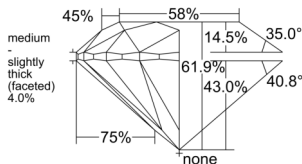

GIA®

FACSIMILE

GIA REPORT 1558142571

Verify this report at GIA.edu

GIA NATURAL DIAMOND DOSSIER®

April 29, 2026
GIA Report Number 1558142571
Shape and Cutting Style ..... Round Brilliant
Measurements ..... 5.05 - 5.09 x 3.14 mm

GRADING RESULTS

Carat Weight ..... 0.50 carat
Color Grade ..... G
Clarity Grade S11
Cut Grade ..... Excellent

ADDITIONAL GRADING INFORMATION

Polish ..... Excellent
Symmetry ..... Excellent
Fluorescence ..... None
Clarity Characteristics ..... Feather
Inscription(s): GIA 1558142571

PROPORTIONS

Profile to actual proportions