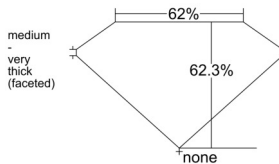

GIA®

FACSIMILE

GIA REPORT 1558137857

Verify this report at GIA.edu

GIA NATURAL DIAMOND DOSSIER®

April 29, 2026
GIA Report Number 1558137857
Shape and Cutting Style ..... Pear Brilliant
Measurements ..... 6.01 x 3.75 x 2.34 mm

GRADING RESULTS

Carat Weight ..... 0.30 carat
Color Grade ..... D
Clarity Grade VS1

ADDITIONAL GRADING INFORMATION

Polish ..... Excellent
Symmetry ..... Very Good
Fluorescence ..... Faint
Clarity Characteristics ..... Crystal, Feather
Inscription(s): GIA 1558137857

PROPORTIONS

Profile not to actual proportions

GRADING SCALES

GIA COLOR SCALE		GIA CLARITY SCALE	
COLORLESS	D	VERY VERY SLIGHTLY INCLUDED	FLAWLESS
	E		INTERNALLY FLAWLESS
	F		VVS₁
	G		VVS₂
	H		VS₁
	I		VS₂
	J		SI₁
	K		SI₂
	L		I₁
	M		I₂
NEAR COLORLESS	N	SLIGHTLY INCLUDED	I₃
	O		
	P		
	Q		
FAINT	R	INCLUDED	
	S		
	T		
	U		
VERT LIGHT	V	INCLUDED	
	W		
	X		
	Y		
LIGHT	Z