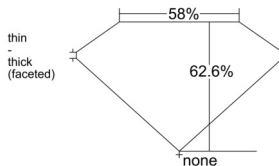

GIA®

FACSIMILE

GIA REPORT 1558134546

Verify this report at GIA.edu

GIA NATURAL DIAMOND DOSSIER®

April 29, 2026
GIA Report Number 1558134546
Shape and Cutting Style ..... Heart Brilliant
Measurements ..... 5.39 x 6.14 x 3.84 mm

GRADING RESULTS

Carat Weight ..... 0.74 carat
Color Grade ..... E
Clarity Grade VS2

ADDITIONAL GRADING INFORMATION

Polish ..... Excellent
Symmetry ..... Excellent
Fluorescence ..... Faint
Clarity Characteristics ..... Crystal, Feather
Inscription(s): GIA 1558134546

PROPORTIONS

Profile not to actual proportions

GRADING SCALES

GIA COLOR SCALE		GIA CLARITY SCALE	
COLORLESS	D	VERY VERY SLIGHTLY INCLUDED	FLAWLESS
	E		INTERNALLY FLAWLESS
	F		VVS₁
	G		VVS₂
	H		VS₁
	I		VS₂
	J		SI₁
	K		SI₂
	L		I₁
	M		I₂
NEAR COLORLESS	N	SLIGHTLY INCLUDED	I₃
	O		
	P		
	Q		
FAINT	R		
	S		
	T		
	U		
VERT LIGHT	V		
	W		
	X		
	Y		
LIGHT	Z