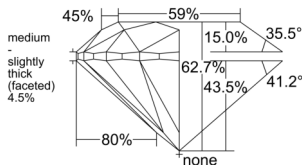

GIA®

FACSIMILE

GIA REPORT 1558133079

Verify this report at GIA.edu

GIA NATURAL DIAMOND DOSSIER®

May 04, 2026
GIA Report Number 1558133079
Shape and Cutting Style ..... Round Brilliant
Measurements ..... 4.65 - 4.69 x 2.93 mm

GRADING RESULTS

Carat Weight ..... 0.40 carat
Color Grade ..... H
Clarity Grade VS1
Cut Grade ..... Very Good

ADDITIONAL GRADING INFORMATION

Polish ..... Excellent
Symmetry ..... Excellent
Fluorescence ..... None
Clarity Characteristics ..... Cloud
Inscription(s): GIA 1558133079

PROPORTIONS

Profile to actual proportions

GRADING SCALES

GIA COLOR SCALE	GIA CLARITY SCALE	GIA CUT SCALE	
D	FLAWLESS	EXCELLENT	
E	INTERNALLY FLAWLESS		
F		VVS₁	VERY GOOD
G	VVS₂		
H	VS₁	GOOD	
I	VS₂		
J	SI₁	FAIR	
K	SI₂		
L	I₁	POOR	
M			
N			
O	I₂		
P			
Q			
R	I₃		
S			
T			
U			
V			
W			
X			
Y			
Z