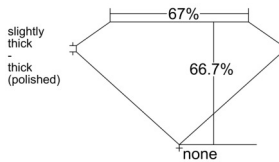

GIA®

FACSIMILE

GIA REPORT 1558108208

Verify this report at GIA.edu

GIA NATURAL DIAMOND DOSSIER®

May 06, 2026
GIA Report Number 1558108208
Shape and Cutting Style ..... **Cut-Cornered Rectangular Modified Brilliant**
Measurements ..... 6.04 x 4.46 x 2.98 mm

GRADING RESULTS

Carat Weight ..... 0.73 carat
Color Grade ..... K
Clarity Grade VVS1

ADDITIONAL GRADING INFORMATION

Polish ..... Excellent
Symmetry ..... Excellent
Fluorescence ..... None
Clarity Characteristics ..... Pinpoint
Inscription(s): GIA 1558108208

PROPORTIONS

Profile not to actual proportions

GRADING SCALES

GIA COLOR SCALE		GIA CLARITY SCALE		
COLORLESS	D	VERY VERY SLIGHTLY INCLUDED	FLAWLESS	
	E		INTERNALLY FLAWLESS	
	F	VERY SLIGHTLY INCLUDED	VVS₁	
	G		VVS₂	
	NEAR COLORLESS	H	SLIGHTLY INCLUDED	VS₁
		I		VS₂
	FANT COLORLESS	J	SLIGHTLY INCLUDED	SI₁
		K		SI₂
		L	INCLUDED	I₁
		M		I₂
N		I₃		
LIGHT		O		
		P		
		Q		
	R			
	S			
	T			
	U			
V				
W				
X				
Y				
Z