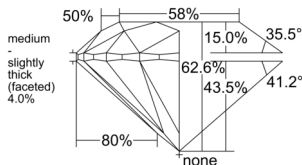

GIA®

FACSIMILE

GIA REPORT 1558095698

Verify this report at GIA.edu

GIA NATURAL DIAMOND DOSSIER®

April 25, 2026
GIA Report Number 1558095698
Shape and Cutting Style ..... Round Brilliant
Measurements ..... 4.60 - 4.63 x 2.89 mm

GRADING RESULTS

Carat Weight ..... 0.38 carat
Color Grade ..... E
Clarity Grade S11
Cut Grade ..... Excellent

ADDITIONAL GRADING INFORMATION

Polish ..... Excellent
Symmetry ..... Excellent
Fluorescence ..... None
Clarity Characteristics ..... Cloud
Inscription(s): GIA 1558095698

PROPORTIONS

GRADING SCALES

GIA COLOR SCALE	GIA CLARITY SCALE	GIA CUT SCALE	
D	FLAWLESS	EXCELLENT	
E	INTERNALLY FLAWLESS		
F		VVS₁	VERY GOOD
G	VVS₂		
H	VS₁	GOOD	
I	VS₂		
J	S1₁	FAIR	
K	S1₂		
L	I₁	POOR	
M	I₂		
N	I₃		
O			
P			
Q			
R			
S			
T			
U			
V			
W			
X			
Y			
Z