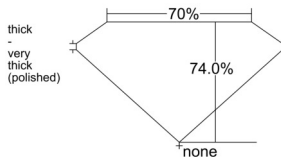

GIA®

FACSIMILE

GIA REPORT 1558094543

Verify this report at GIA.edu

GIA NATURAL DIAMOND DOSSIER®

April 23, 2026
GIA Report Number 1558094543
Shape and Cutting Style ..... Square Modified Brilliant
Measurements ..... 4.84 x 4.80 x 3.55 mm

GRADING RESULTS

Carat Weight ..... 0.73 carat
Color Grade ..... G
Clarity Grade VVS1

ADDITIONAL GRADING INFORMATION

Polish ..... Excellent
Symmetry ..... Excellent
Fluorescence ..... None
Clarity Characteristics ..... Pinpoint
Inscription(s): GIA 1558094543

PROPORTIONS

Profile not to actual proportions

GRADING SCALES

GIA COLOR SCALE		GIA CLARITY SCALE			
COLORLESS	D	VERY VERY SLIGHTLY INCLUDED	FLAWLESS		
	E		INTERNALLY FLAWLESS		
	F	VERY SLIGHTLY INCLUDED	VVS₁		
	G		VVS₂		
	H		VS₁		
	NEAR COLORLESS	I	SLIGHTLY INCLUDED	VS₂	
		J		SI₁	
		FAINT	K	INCLUDED	SI₂
			L		I₁
			M		I₂
VERT LIGHT	N	LIGHT	I₃		
	O				
	P				
	Q				
	R				
	S				
	T				
LIGHT	U				
	V				
	W				
	X				
Y					
Z