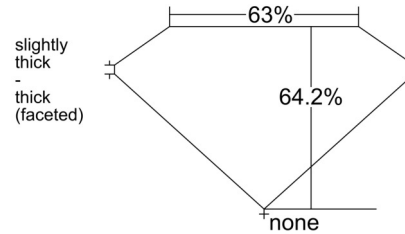

GIA NATURAL DIAMOND GRADING REPORT

April 21, 2026  
 GIA Report Number ..... 1558080405  
 Shape and Cutting Style ..... Oval Brilliant  
 Measurements ..... 7.82 x 5.55 x 3.57 mm

GRADING RESULTS

Carat Weight ..... 1.01 carat  
 Color Grade ..... I  
 Clarity Grade ..... SI1

Profile not to actual proportions

CLARITY CHARACTERISTICS

KEY TO SYMBOLS\*

-  Feather
-  Cloud
-  Needle

\* Red symbols denote internal characteristics (inclusions). Green or black symbols denote external characteristics (blemishes). Diagram is an approximate representation of the diamond, and symbols shown indicate type, position, and approximate size of clarity characteristics. All clarity characteristics may not be shown. Details of finish are not shown.