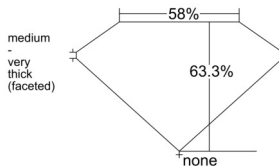

GIA®

FACSIMILE

GIA REPORT 1558073347

Verify this report at GIA.edu

GIA NATURAL DIAMOND DOSSIER®

April 20, 2026
GIA Report Number 1558073347
Shape and Cutting Style ..... Marquise Brilliant
Measurements ..... 7.94 x 4.09 x 2.59 mm

GRADING RESULTS

Carat Weight ..... 0.50 carat
Color Grade ..... E
Clarity Grade VVS1

ADDITIONAL GRADING INFORMATION

Polish ..... Excellent
Symmetry ..... Very Good
Fluorescence ..... Medium Blue
Clarity Characteristics ..... Pinpoint, Cloud
Inscription(s): GIA 1558073347

PROPORTIONS

Profile not to actual proportions

GRADING SCALES

GIA COLOR SCALE		GIA CLARITY SCALE	
COLORLESS	D	VERY VERY SLIGHTLY INCLUDED	FLAWLESS
	E		INTERNALLY FLAWLESS
	F		VVS₁
	G		VVS₂
	H		VS₁
	I		VS₂
	J		SI₁
	K		SI₂
	L		I₁
	M		I₂
NEAR COLORLESS	N	SLIGHTLY INCLUDED	I₃
	O		
	P		
	Q		
FAINT	R		
	S		
	T		
	U		
VERY LIGHT	V		
	W		
	X		
	Y		
LIGHT	Z