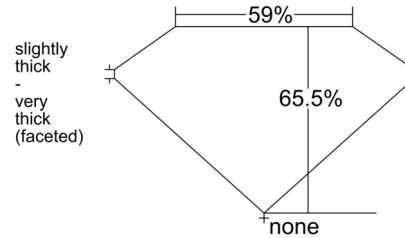

**GIA NATURAL DIAMOND GRADING REPORT**

April 22, 2026  
 GIA Report Number ..... 1558068676  
 Shape and Cutting Style ..... Oval Brilliant  
 Measurements ..... 7.45 x 5.48 x 3.59 mm

**GRADING RESULTS**

Carat Weight ..... 1.00 carat  
 Color Grade ..... K  
 Clarity Grade ..... VS2

**ADDITIONAL GRADING INFORMATION**

Polish ..... Very Good  
 Symmetry ..... Very Good  
 Fluorescence ..... None  
 Inscription(s): GIA 1558068676  
**Comments:** Pinpoints are not shown.

**PROPORTIONS**

Profile not to actual proportions

**CLARITY CHARACTERISTICS**

**KEY TO SYMBOLS\***

- Crystal

**GRADING SCALES**

GIA COLOR SCALE		GIA CLARITY SCALE	
COLORLESS	D	VERY VERY SLIGHTLY INCLUDED	FLAWLESS
	E		INTERNALLY FLAWLESS
	F		VVS <sub>1</sub>
NEAR COLORLESS	G	VERY SLIGHTLY INCLUDED	VVS <sub>2</sub>
	H		VS <sub>1</sub>
	I		VS <sub>2</sub>
FANT	J	SLIGHTLY INCLUDED	SI <sub>1</sub>
	K		SI <sub>2</sub>
	L		I <sub>1</sub>
VERY LIGHT	M	INCLUDED	I <sub>2</sub>
	N		I <sub>3</sub>
	O		
LIGHT	P		
	Q		
	R		
	S		
	T		
	U		
	V		
W			
X			
Y			
Z			