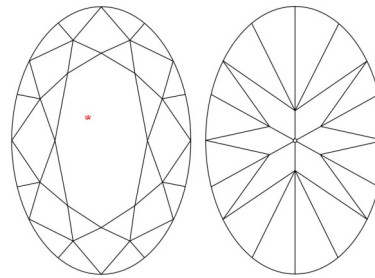

**GIA NATURAL DIAMOND GRADING REPORT**

April 22, 2026  
 GIA Report Number ..... 1558068676  
 Shape and Cutting Style ..... Oval Brilliant  
 Measurements ..... 7.45 x 5.48 x 3.59 mm

**GRADING RESULTS**

Carat Weight ..... 1.00 carat  
 Color Grade ..... K  
 Clarity Grade ..... VS2

**ADDITIONAL GRADING INFORMATION**

Polish ..... Very Good  
 Symmetry ..... Very Good  
 Fluorescence ..... None  
 Inscription(s): GIA 1558068676  
**Comments:** Pinpoints are not shown.

**PROPORTIONS**

Profile not to actual proportions

**CLARITY CHARACTERISTICS**

**KEY TO SYMBOLS\***

- Crystal

**GRADING SCALES**

GIA COLOR SCALE		GIA CLARITY SCALE	
COLORLESS	D	VERY VERY SLIGHTLY INCLUDED	FLAWLESS
	E		INTERNALLY FLAWLESS
	F		VVS <sub>1</sub>
NEAR COLORLESS	G	VERY SLIGHTLY INCLUDED	VVS <sub>2</sub>
	H		VS <sub>1</sub>
	I		VS <sub>2</sub>
FANT	J	SLIGHTLY INCLUDED	SI <sub>1</sub>
	K		SI <sub>2</sub>
	L		I <sub>1</sub>
VERY LIGHT	M	INCLUDED	I <sub>2</sub>
	N		I <sub>3</sub>
	O		
LIGHT	P		
	Q		
	R		
	S		
	T		
	U		
	V		
W			
X			
Y			
Z			