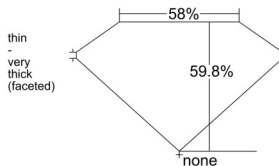

GIA®

FACSIMILE

GIA REPORT 1558067152

Verify this report at GIA.edu

GIA NATURAL DIAMOND DOSSIER®

April 17, 2026
GIA Report Number 1558067152
Shape and Cutting Style ..... Heart Brilliant
Measurements ..... 4.68 x 5.47 x 3.27 mm

GRADING RESULTS

Carat Weight ..... 0.50 carat
Color Grade ..... D
Clarity Grade S11

ADDITIONAL GRADING INFORMATION

Polish ..... Excellent
Symmetry ..... Excellent
Fluorescence ..... None
Clarity Characteristics..... Crystal, Cloud, Feather
Inscription(s): GIA 1558067152

PROPORTIONS

Profile not to actual proportions

GRADING SCALES

GIA COLOR SCALE		GIA CLARITY SCALE	
COLORLESS	D	VERY VERY SLIGHTLY INCLUDED	FLAWLESS
	E		INTERNALLY FLAWLESS
	F		VVS₁
	G		VVS₂
	H		VS₁
	I		VS₂
	J		S1₁
	K		S1₂
	L		I₁
	M		I₂
NEAR COLORLESS	N	SLIGHTLY INCLUDED	I₃
	O		
	P		
	Q		
FAINT	R		
	S		
	T		
	U		
VERY LIGHT	V		
	W		
	X		
	Y		
LIGHT	Z