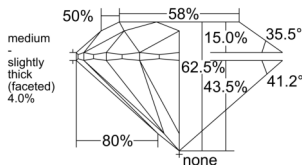

GIA®

FACSIMILE

GIA REPORT 1558059278

Verify this report at GIA.edu

GIA NATURAL DIAMOND DOSSIER®

April 17, 2026
GIA Report Number 1558059278
Shape and Cutting Style ..... Round Brilliant
Measurements ..... 4.84 - 4.87 x 3.04 mm

GRADING RESULTS

Carat Weight ..... 0.44 carat
Color Grade ..... G
Clarity Grade VVS1
Cut Grade ..... Excellent

ADDITIONAL GRADING INFORMATION

Polish ..... Excellent
Symmetry ..... Excellent
Fluorescence ..... Strong Blue
Clarity Characteristics ..... Pinpoint
Inscription(s): GIA 1558059278

PROPORTIONS

GRADING SCALES

GIA COLOR SCALE

COLORLESS	D
	E
	F
	G
	H
	I
NEAR COLORLESS	J
	K
	L
FAIN	M
	N
	O
	P
VERY LIGHT	Q
	R
	S
	T
	U
	V
	W
	X
	Y
LIGHT	Z

GIA CLARITY SCALE

FLAWLESS	INTERNAL FLAWLESS	
		FLAWLESS
VERY VERY SLIGHTLY INCLUDED	VVS₁	
	VVS₂	
VERY SLIGHTLY INCLUDED	VS₁	
	VS₂	
SLIGHTLY INCLUDED	SI₁	
	SI₂	
INCLUDED	I₁	
	I₂	
	I₃	

GIA CUT SCALE

EXCELLENT
VERY GOOD
GOOD
FAIR
POOR