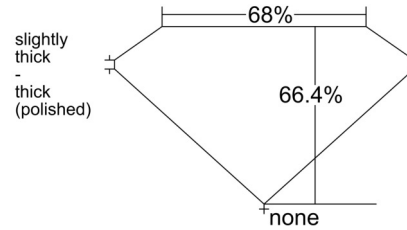

PROPORTIONS

Profile not to actual proportions