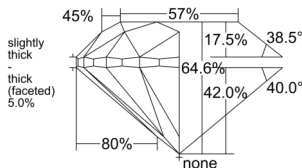

GIA®

FACSIMILE

GIA REPORT 1558013245

Verify this report at GIA.edu

GIA NATURAL DIAMOND DOSSIER®

April 13, 2026
GIA Report Number 1558013245
Shape and Cutting Style ..... Round Brilliant
Measurements ..... 5.46 - 5.56 x 3.56 mm

GRADING RESULTS

Carat Weight ..... 0.70 carat
Color Grade ..... J
Clarity Grade VS1
Cut Grade ..... Very Good

ADDITIONAL GRADING INFORMATION

Polish ..... Excellent
Symmetry ..... Very Good
Fluorescence ..... None
Clarity Characteristics..... Crystal, Cloud, Pinpoint
Inscription(s): GIA 1558013245

PROPORTIONS

Profile to actual proportions