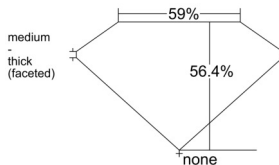

GIA®

FACSIMILE

GIA REPORT 1558003281

Verify this report at GIA.edu

GIA NATURAL DIAMOND DOSSIER®

April 10, 2026
GIA Report Number 1558003281
Shape and Cutting Style ..... Heart Brilliant
Measurements ..... 5.88 x 6.84 x 3.86 mm

GRADING RESULTS

Carat Weight ..... 0.91 carat
Color Grade ..... D
Clarity Grade VVS1

ADDITIONAL GRADING INFORMATION

Polish ..... Excellent
Symmetry ..... Excellent
Fluorescence ..... Faint
Clarity Characteristics ..... Feather
Inscription(s): GIA 1558003281

PROPORTIONS

Profile not to actual proportions

GRADING SCALES

GIA COLOR SCALE		GIA CLARITY SCALE			
COLORLESS	D	VERY VERY SLIGHTLY INCLUDED	FLAWLESS		
	E		INTERNALLY FLAWLESS		
	F	VERY SLIGHTLY INCLUDED	VVS₁		
	G		VVS₂		
	H		VS₁		
	NEAR COLORLESS	I	SLIGHTLY INCLUDED	VS₂	
		J		SI₁	
		FAINT	K	INCLUDED	SI₂
			L		I₁
			M		I₂
VERT LIGHT	N	LIGHT	I₃		
	O				
	P				
	Q				
	R				
	S				
	T