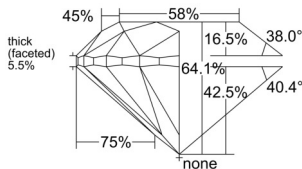

GIA®

FACSIMILE

GIA REPORT 1557643545

Verify this report at GIA.edu

GIA NATURAL DIAMOND DOSSIER®

July 02, 2026
GIA Report Number 1557643545
Shape and Cutting Style ..... Round Brilliant
Measurements ..... 4.57 - 4.61 x 2.94 mm

GRADING RESULTS

Carat Weight ..... 0.40 carat
Color Grade I
Clarity Grade SI1
Cut Grade ..... Very Good

ADDITIONAL GRADING INFORMATION

Polish ..... Excellent
Symmetry ..... Very Good
Fluorescence ..... Medium Blue
Clarity Characteristics ..... Crystal
Inscription(s): GIA 1557643545

PROPORTIONS

Profile to actual proportions