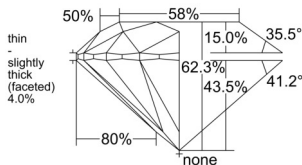

GIA®

FACSIMILE

GIA REPORT 1557628524

Verify this report at GIA.edu

GIA NATURAL DIAMOND DOSSIER®

July 01, 2026
GIA Report Number 1557628524
Shape and Cutting Style ..... Round Brilliant
Measurements ..... 4.68 - 4.72 x 2.93 mm

GRADING RESULTS

Carat Weight ..... 0.40 carat
Color Grade ..... D
Clarity Grade S11
Cut Grade ..... Excellent

ADDITIONAL GRADING INFORMATION

Polish ..... Excellent
Symmetry ..... Excellent
Fluorescence ..... Medium Blue
Clarity Characteristics ..... Crystal
Inscription(s): GIA 1557628524

PROPORTIONS

GRADING SCALES

GIA COLOR SCALE

COLOREDNESS	D
	E
	F
	G
	H
	I
	J
NEAR COLORLESS	K
	L
FAIN	M
	N
	O
	P
VERY LIGHT	Q
	R
	S
	T
	U
	V
	W
	X
	Y
LIGHT	Z

GIA CLARITY SCALE

VERY VERY SLIGHTLY INCLUDED	FLAWLESS
	INTERNALLY FLAWLESS
VERY SLIGHTLY INCLUDED	VVS₁
	VVS₂
SLIGHTLY INCLUDED	VS₁
	VS₂
INCLUDED	I₁
	I₂
	I₃

GIA CUT SCALE

EXCELLENT
VERY GOOD
GOOD
FAIR
POOR