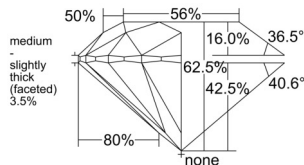

GIA®

FACSIMILE

GIA REPORT 1557593937

Verify this report at GIA.edu

GIA NATURAL DIAMOND DOSSIER®

June 27, 2026
GIA Report Number 1557593937
Shape and Cutting Style ..... Round Brilliant
Measurements ..... 4.43 - 4.45 x 2.78 mm

GRADING RESULTS

Carat Weight ..... 0.34 carat
Color Grade ..... D
Clarity Grade VVS2
Cut Grade ..... Excellent

ADDITIONAL GRADING INFORMATION

Polish ..... Excellent
Symmetry ..... Excellent
Fluorescence ..... Faint
Clarity Characteristics ..... Cloud, Pinpoint
Inscription(s): GIA 1557593937

PROPORTIONS

GRADING SCALES

GIA COLOR SCALE

COLORLESS	D
	E
	F
	G
	H
	I
NEAR COLORLESS	J
	K
	L
FAINTE	M
	N
	O
	P
	Q
	R
	S
	T
	U
	V
	W
	X
	Y
LIGHT	Z

GIA CLARITY SCALE

FLAWLESS	VERY VERY SLIGHTLY INCLUDED	VVS₁	VVS₂	VS₁	VS₂	SI₁	SI₂	I₁	I₂	I₃	
											INTERNAL FLAWLESS

GIA CUT SCALE

EXCELLENT
VERY GOOD
GOOD
FAIR
POOR