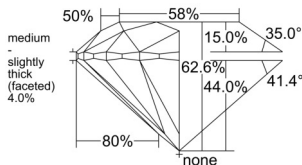

GIA®

FACSIMILE

GIA REPORT

1557586274

Verify this report at GIA.edu

GIA NATURAL DIAMOND DOSSIER®

June 27, 2026
GIA Report Number 1557586274
Shape and Cutting Style ..... Round Brilliant
Measurements ..... 5.06 - 5.08 x 3.17 mm

GRADING RESULTS

Carat Weight ..... 0.50 carat
Color Grade ..... E
Clarity Grade VVS2
Cut Grade ..... Excellent

ADDITIONAL GRADING INFORMATION

Polish ..... Excellent
Symmetry ..... Excellent
Fluorescence ..... None
Clarity Characteristics ..... Cloud, Pinpoint, Feather
Inscription(s): GIA 1557586274

PROPORTIONS

Profile to actual proportions

GRADING SCALES

GIA COLOR SCALE

COLORED	D
	E
	F
	G
	H
	I
	J
NEAR COLORLESS	K
	L
	M
FAIN	N
	O
	P
	Q
	R
	S
	T
	U
	V
	W
	X
	Y
LIGHT	Z

GIA CLARITY SCALE

FLAWLESS	VERY VERY SLIGHTLY INCLUDED	VVS₁	VVS₂	VS₁	VS₂	SI₁	SI₂	I₁	I₂	I₃	
											VERY SLIGHTLY INCLUDED
INTERNALLY FLAWLESS											

GIA CUT SCALE

EXCELLENT
VERY GOOD
GOOD
FAIR
POOR