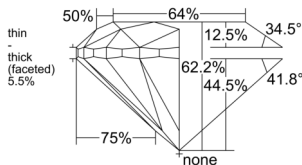

GIA®

FACSIMILE

GIA REPORT 1557574923

Verify this report at GIA.edu

GIA NATURAL DIAMOND DOSSIER®

June 25, 2026
GIA Report Number 1557574923
Shape and Cutting Style ..... Round Brilliant
Measurements ..... 4.21 - 4.26 x 2.63 mm

GRADING RESULTS

Carat Weight ..... 0.30 carat
Color Grade ..... D
Clarity Grade VS2
Cut Grade ..... Very Good

ADDITIONAL GRADING INFORMATION

Polish ..... Excellent
Symmetry ..... Very Good
Fluorescence ..... Very Strong Blue
Clarity Characteristics ..... Indented Natural
Inscription(s): GIA 1557574923

PROPORTIONS

Profile to actual proportions