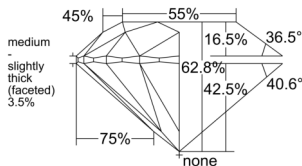

GIA®

FACSIMILE

GIA REPORT 1557559586

Verify this report at GIA.edu

GIA NATURAL DIAMOND DOSSIER®

July 02, 2026
GIA Report Number 1557559586
Shape and Cutting Style ..... Round Brilliant
Measurements ..... 5.69 - 5.73 x 3.58 mm

GRADING RESULTS

Carat Weight ..... 0.72 carat
Color Grade ..... K
Clarity Grade VS2
Cut Grade ..... Excellent

ADDITIONAL GRADING INFORMATION

Polish ..... Excellent
Symmetry ..... Excellent
Fluorescence ..... Medium Blue
Clarity Characteristics ..... Crystal
Inscription(s): GIA 1557559586

PROPORTIONS

Profile to actual proportions