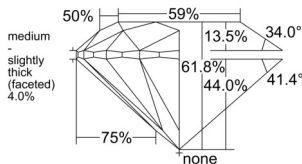

GIA®

FACSIMILE

GIA REPORT 1557528379

Verify this report at gia.edu

GIA NATURAL DIAMOND DOSSIER®

June 20, 2026
GIA Report Number 1557528379
Shape and Cutting Style ..... Round Brilliant
Measurements ..... 5.07 - 5.10 x 3.15 mm

GRADING RESULTS

Carat Weight ..... 0.50 carat
Color Grade ..... E
Clarity Grade S11
Cut Grade ..... Excellent

ADDITIONAL GRADING INFORMATION

Polish ..... Excellent
Symmetry ..... Excellent
Fluorescence ..... None
Clarity Characteristics..... Cloud, Crystal, Feather
Inscription(s): GIA 1557528379

PROPORTIONS

Profile to actual proportions