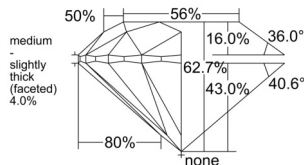

GIA®

FACSIMILE

GIA REPORT 1557517915

Verify this report at GIA.edu

GIA NATURAL DIAMOND DOSSIER®

June 19, 2026
GIA Report Number 1557517915
Shape and Cutting Style ..... Round Brilliant
Measurements ..... 5.03 - 5.05 x 3.16 mm

GRADING RESULTS

Carat Weight ..... 0.50 carat
Color Grade ..... F
Clarity Grade S11
Cut Grade ..... Very Good

ADDITIONAL GRADING INFORMATION

Polish ..... Excellent
Symmetry ..... Excellent
Fluorescence ..... Very Strong Blue
Clarity Characteristics ..... Crystal
Inscription(s): GIA 1557517915

PROPORTIONS

GRADING SCALES

GIA COLOR SCALE

COLORLESS	D
	E
	F
	G
	H
	I
	J
NEAR COLORLESS	K
	L
FAIN	M
	N
	O
	P
VERY LIGHT	Q
	R
	S
	T
	U
	V
	W
	X
	Y
LIGHT	Z

GIA CLARITY SCALE

FLAWLESS	VERY VERY SLIGHTLY INCLUDED	I₁	I₂	I₃	
					FLAWLESS
INTERNALLY FLAWLESS	VERY SLIGHTLY INCLUDED	S1₁	S1₂		
VVS₁		VVS₂			
VVS₂	SLIGHTLY INCLUDED				
VS₁					
VS₂	INCLUDED				

GIA CUT SCALE

EXCELLENT
VERY GOOD
GOOD
FAIR
POOR