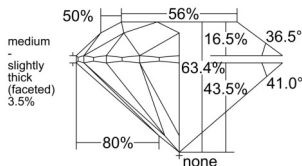

GIA®

FACSIMILE

GIA REPORT

1557503923

Verify this report at GIA.edu

GIA NATURAL DIAMOND DOSSIER®

June 16, 2026
GIA Report Number 1557503923
Shape and Cutting Style ..... Round Brilliant
Measurements ..... 5.60 - 5.66 x 3.57 mm

GRADING RESULTS

Carat Weight ..... 0.70 carat
Color Grade ..... E
Clarity Grade VS1
Cut Grade ..... Excellent

ADDITIONAL GRADING INFORMATION

Polish ..... Excellent
Symmetry ..... Very Good
Fluorescence ..... None
Clarity Characteristics..... Feather, Cloud, Needle, Pinpoint
Inscription(s): GIA 1557503923

PROPORTIONS

Profile to actual proportions