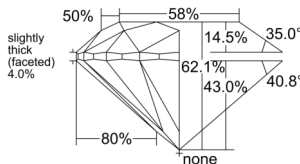

GIA®

FACSIMILE

GIA REPORT

1557456849

Verify this report at GIA.edu

GIA NATURAL DIAMOND DOSSIER®

June 11, 2026
GIA Report Number 1557456849
Shape and Cutting Style ..... Round Brilliant
Measurements ..... 5.05 - 5.09 x 3.15 mm

GRADING RESULTS

Carat Weight ..... 0.50 carat
Color Grade ..... J
Clarity Grade VS1
Cut Grade ..... Excellent

ADDITIONAL GRADING INFORMATION

Polish ..... Excellent
Symmetry ..... Excellent
Fluorescence ..... Faint
Clarity Characteristics..... Feather, Cloud, Pinpoint
Inscription(s): GIA 1557456849

PROPORTIONS

Profile to actual proportions