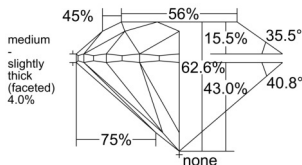

GIA®

FACSIMILE

GIA REPORT 1557451776

Verify this report at GIA.edu

GIA NATURAL DIAMOND DOSSIER®

June 11, 2026
GIA Report Number 1557451776
Shape and Cutting Style ..... Round Brilliant
Measurements ..... 4.95 - 4.98 x 3.11 mm

GRADING RESULTS

Carat Weight ..... 0.47 carat
Color Grade ..... H
Clarity Grade VS1
Cut Grade ..... Very Good

ADDITIONAL GRADING INFORMATION

Polish ..... Excellent
Symmetry ..... Excellent
Fluorescence ..... None
Clarity Characteristics ..... Feather, Pinpoint, Cloud
Inscription(s): GIA 1557451776

PROPORTIONS

Profile to actual proportions